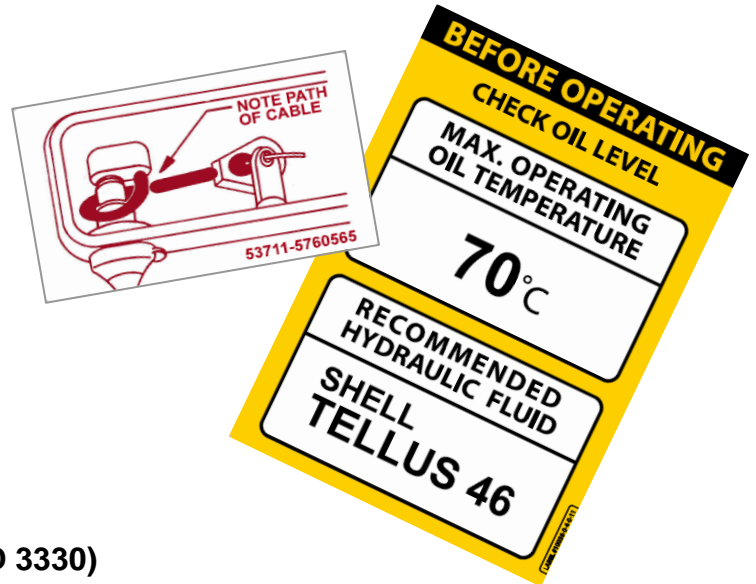

The Ideal Label Stock for Dozens of Industries

Specially designed for application to LSE surfaces, PermaGrip Label Stock maintains optical clarity in harsh environments. Its durability and versatility make it ideal for:

- Transportation & Warehousing
- Waste treatment facilities
- Refineries
- Original Equipment Manufacturers (OEM)
  - Construction equipment
  - Pipe, rebar & valves
  - Metals & plastics forming
  - Electronics

ADHESION PROPERTIES (Test Method ASTM D 3330)

Peel From Substrate:	Average 15 Minutes		Average 3 Days Room Temperature		Average 3 Days 160 °F	
	Oz/in	(N/m)	Oz/in	(N/m)	Oz/in	(N/m)
ABS	36	(396)	60	(660)	59	(649)
Acrylic	56	(616)	70	(770)	61	(671)
Aluminum	48	(528)	62	(682)	92	(1012)
HDPE	27	(297)	32	(352)	37	(406)
Lexan (Bare)	50	(550)	57	(627)	64	(704)
Metal-Painted (alkyd enamel)	49	(539)	58	(639)	89	(979)
Powder Paint Acrylic	43	(473)	61	(671)	81	(891)
Powder Paint Epoxy	50	(550)	62	(682)	82	(902)
Powder Paint Polyester	32	(352)	33	(363)	65	(715)
Powder Paint Polyurethane	45	(495)	6	(66)	87	(957)
Stainless Steel	42	(462)	61	(671)	107	(1177)

Gerber PermaGrip Label Stock

Color: White
Available in 10 and 50-yard rolls

Description	Part Number
15" x 10 yd. 2 mil label stock	P83928A
15" x 50 yd. 2 mil label stock	P83929A

Your Authorized Gerber Distributor: